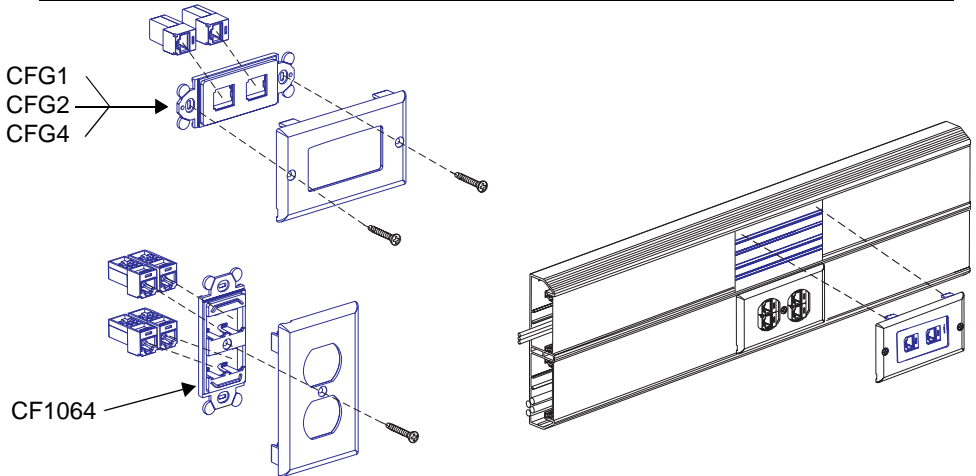

PAN-WAY™ SNAP-ON
FACEPLATES WITH
COMMUNICATION MODULES

FOR USE WITH **PANDUIT®**
SURFACE RACEWAY
ROUTING SYSTEMS
WITH 70mm WIDE COVERS
(T-70, TWIN-70, TE70, AND TG-70)

PART NUMBERS: T70PGS, T70PS

INSTALLATION INSTRUCTIONS

©Panduit Corp. 1998

Made in U.S.A.

For Technical Assistance call: 888-506-5400, Ext. 8287

RACEWAY SYSTEMS DIVISION

17301 Ridgeland Avenue
Tinley Park, IL 60477-3091
Phone: 888-506-5400, Ext. 8287
FAX: 815-836-1811

WORLDWIDE SUBSIDIARIES AND SALES OFFICES

Instruction Sheet RW82B