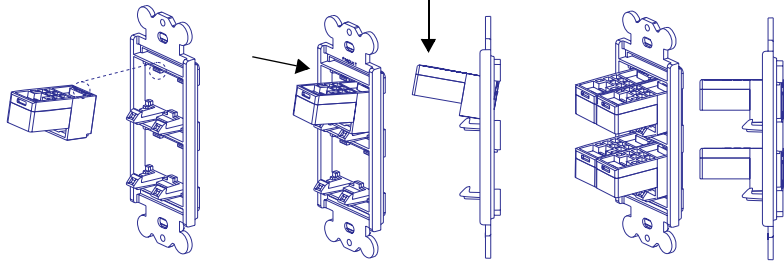

PAN-WAY™ SNAP-ON
FACEPLATES WITH
COMMUNICATION MODULES

FOR USE WITH **PANDUIT®**
SURFACE RACEWAY
ROUTING SYSTEMS
WITH 70mm WIDE COVERS
(T-70, TWIN-70, TE70, AND TG-70)

PART NUMBERS: T70PGS, T70PS

INSTALLATION INSTRUCTIONS

©Panduit Corp. 1998

Made in U.S.A.

For Technical Assistance call: 888-506-5400, Ext. 8287

RACEWAY SYSTEMS DIVISION

17301 Ridgeland Avenue
Tinley Park, IL 60477-3091
Phone: 888-506-5400, Ext. 8287
FAX: 815-836-1811

WORLDWIDE SUBSIDIARIES AND SALES OFFICES

Instruction Sheet RW82B