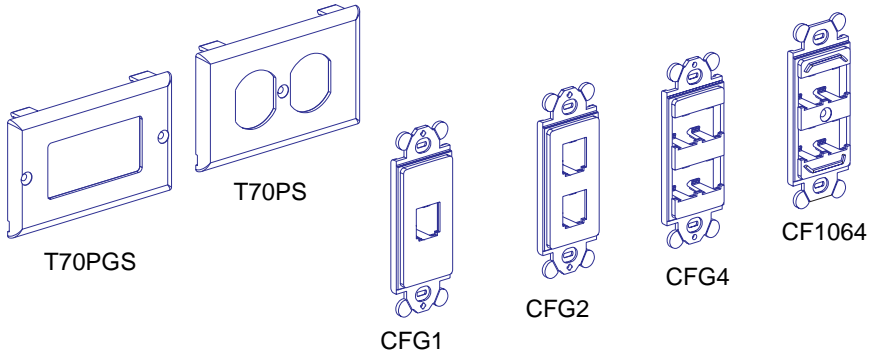

PAN-WAY™ SNAP-ON
FACEPLATES WITH
COMMUNICATION MODULES

FOR USE WITH **PANDUIT®**
SURFACE RACEWAY
ROUTING SYSTEMS
WITH 70mm WIDE COVERS
(T-70, TWIN-70, TE70, AND TG-70)

PART NUMBERS: T70PGS, T70PS

INSTALLATION INSTRUCTIONS

©Panduit Corp. 1998

Made in U.S.A.

For Technical Assistance call: 888-506-5400, Ext. 8287

RACEWAY SYSTEMS DIVISION

17301 Ridgeland Avenue
Tinley Park, IL 60477-3091
Phone: 888-506-5400, Ext. 8287
FAX: 815-836-1811

WORLDWIDE SUBSIDIARIES AND SALES OFFICES

Instruction Sheet RW82B